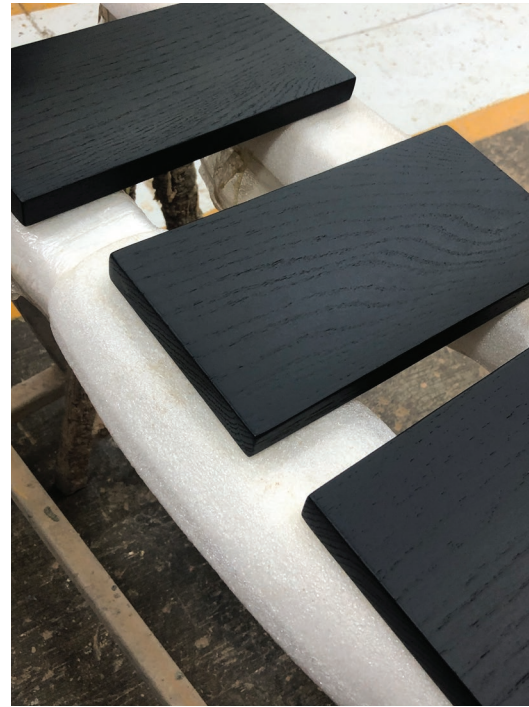

We use premium materials that infuse each product with a unique feel and exceptional performance. We use certified solid wood and sometimes engineered woods from México, USA and Europe. **The amazing selection of woods** we use is FAS, 1st and 2nd grade, which is the highest grade wood available. This grade is the brand for long, clear planks of incredible quality.